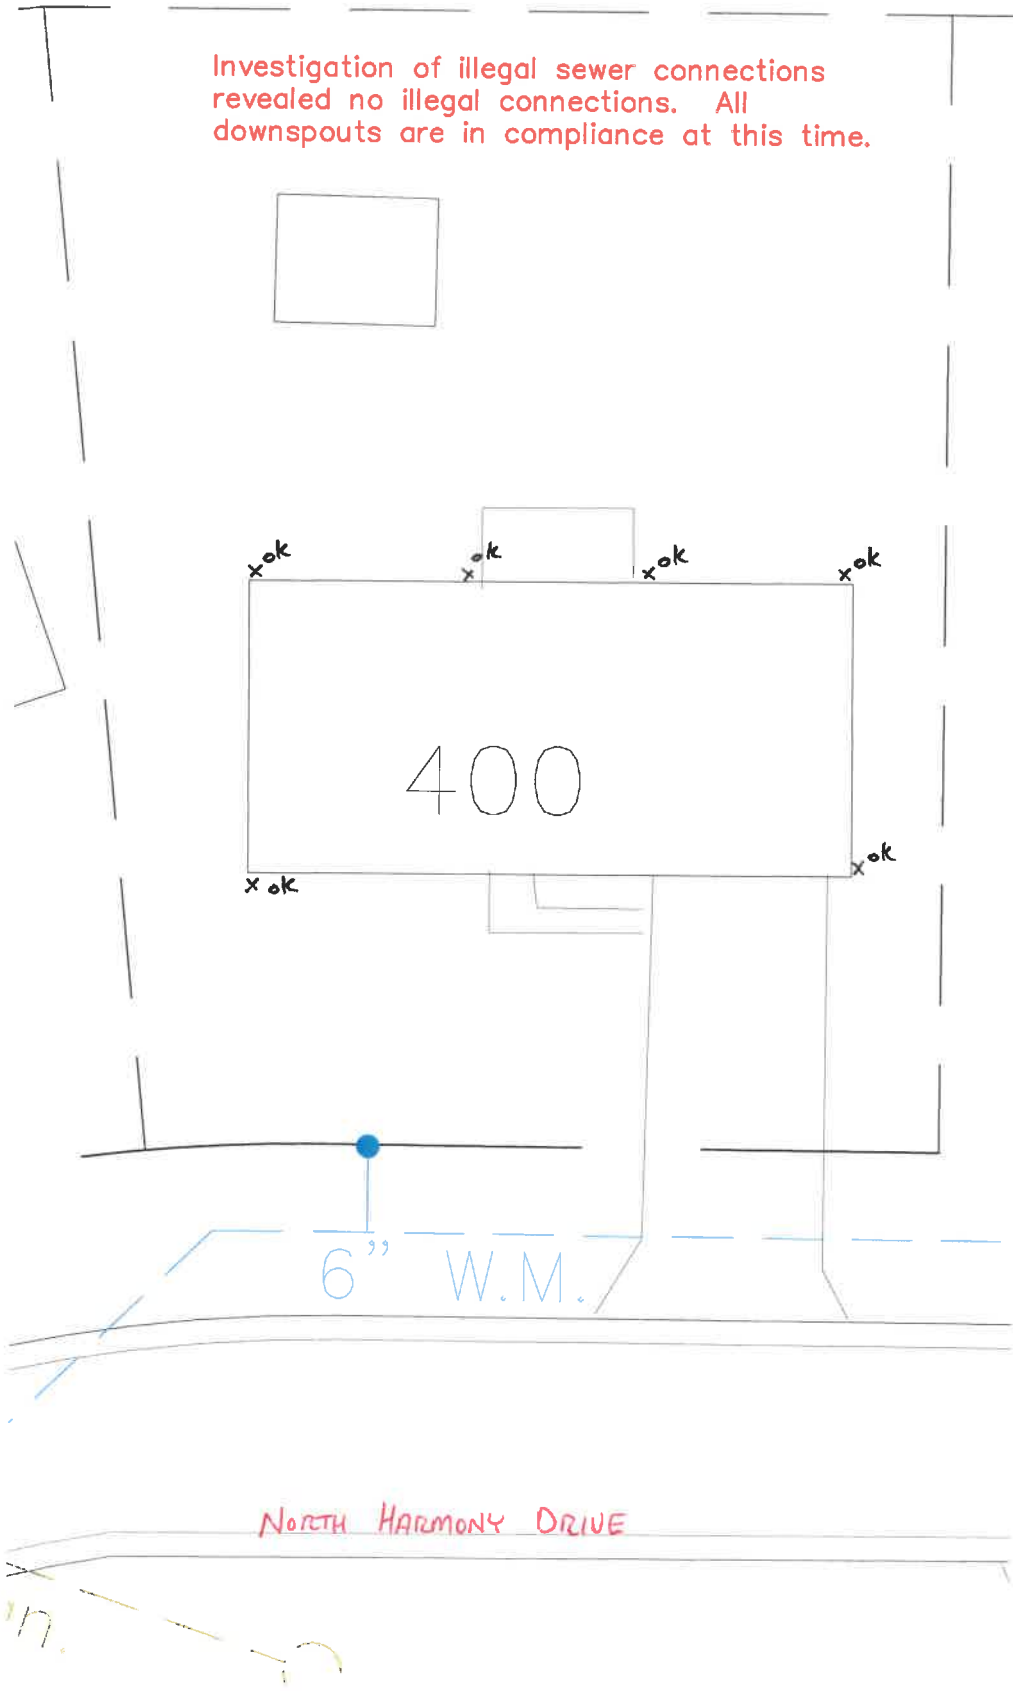

400 NORTH HARMONY DRIVE

2015

Investigation of illegal sewer connections revealed no illegal connections. All downspouts are in compliance at this time.

SCANNED